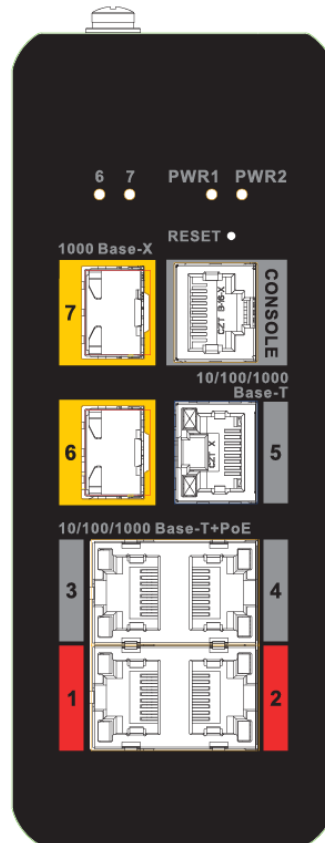

# E-EFS-0502-90-M-120

7-port Gigabit Industrial Switch with 4-port PoE (Managed)

## Panels

## Dimensions mm (inch)