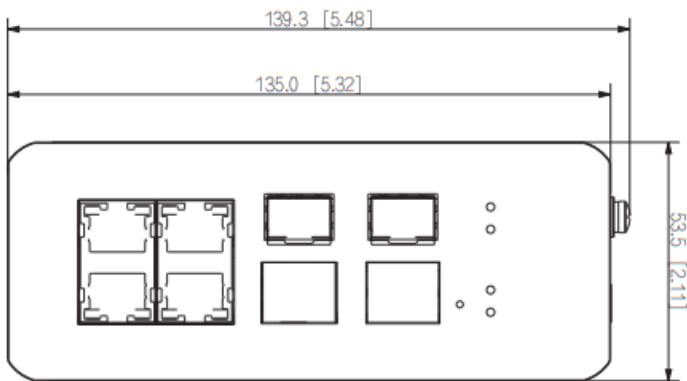

## Dimensions mm (inch)

### General

Statics Protection	Air discharge: 15 kV Contact discharge: 8 kV
Lighting Protection	Common mode: 6 kV Differential mode: 4 kV
Net Weight	0,65 kg
Gross Weight	2,8 kg
Product Dimensions	1.75 Mbits
Packing Dimensions	94.4mm × 53.5 mm × 135 mm (L × W × H)
Packing Dimensions	254 mm × 187 mm × 101 mm (L × W × H)