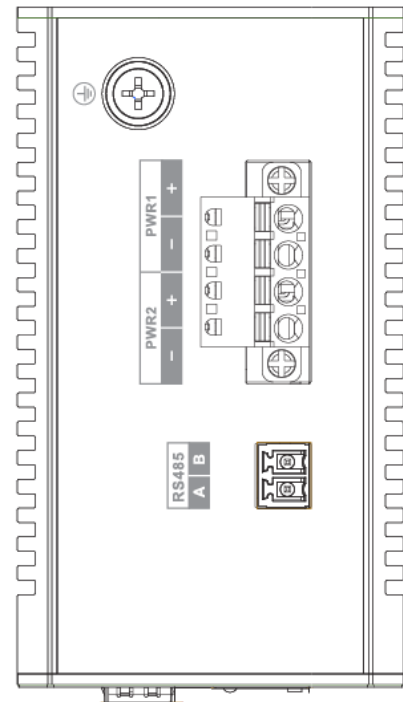

# E-EFS-0502-90-M-120

7-port Gigabit Industrial Switch with 4-port PoE (Managed)

## Dimensions mm (inch)