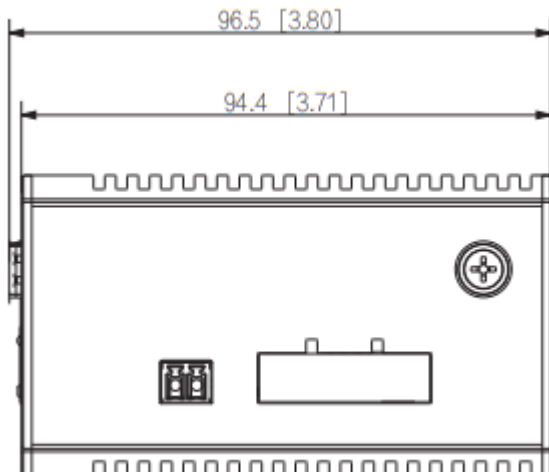

## Dimensions mm (inch)

### General

Statics Protection	Air discharge: 15 kV Contact discharge: 8 kV
Lighting Protection	Common mode: 6 kV Differential mode: 4 kV
Net Weight	0,65 kg
Gross Weight	2,8 kg
Product Dimensions	1.75 Mbits
Packing Dimensions	94.4mm × 53.5 mm × 135 mm (L × W × H)
Packing Dimensions	254 mm × 187 mm × 101 mm (L × W × H)